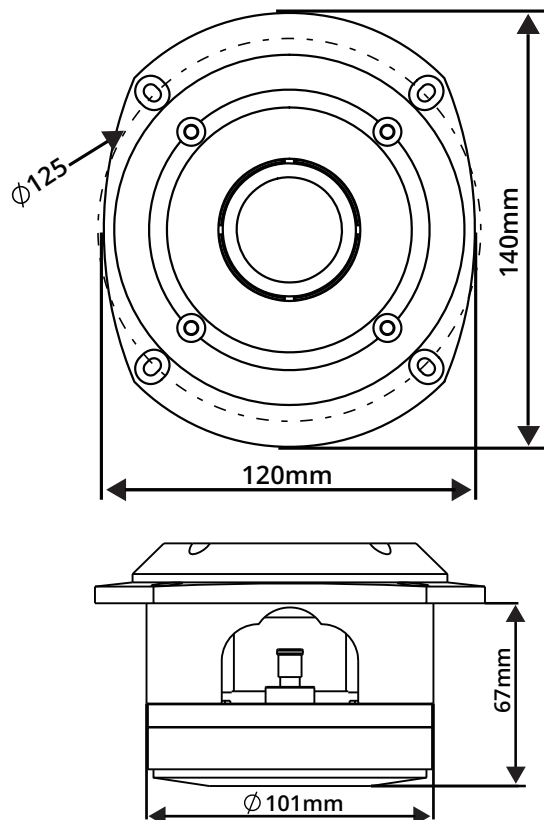

ELITE

SE245T 2

- ③ 45mm SPL Bullet tweeter
- ③ 109dB sensitivity
- ③ Polished aluminium frame and laser printed logo
- ③ Tough titanium cone with 1.75" CCAW voice coil
- ③ Increased heat dissipation through alu phase plug
- ③ Strong oversized ferrite motor for massive power handling

Product Specifications	
Product Type:	Bullet Tweeter
Size tweeter:	45mm (1.75")
RMS Power:	150W
MAX Power:	300W
PEAK Power:	450W
Impedance	4 Ohm
Sensitivity:	109dB
Frequency range:	2.5-20kHz
Cone Material:	Titanium
Frame Material:	Die Cast Aluminium
Magnet:	Ferrite
Voice Coil Diameter:	45mm (1.75")
Crossover:	6000Hz /6db (3.3uF Cap)
Outer Dimension	140x120mm
Total Height	90mm
Weight:	1.35kg

Master carton units	Netto weight	Gross weight	Master carton size	EAN Code
6pcs	9kg	10kg	39.5x32.5x11cm	7394409020695